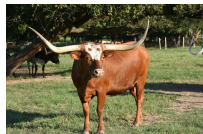

AL Nowell's Bessie